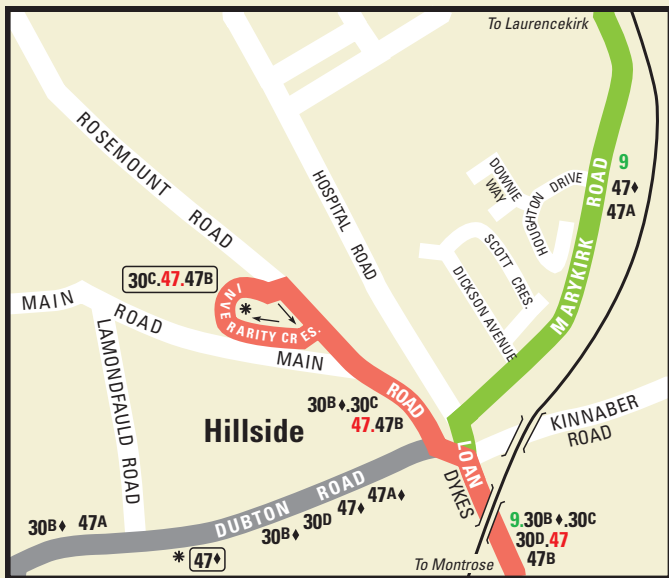

# Montrose

High Street at Lloyds Pharmacy passing:  
**9.30.47.47A.52.107**  
**X7.116**♦  
 terminating:  
 30A♦

Montrose Station  
**9.30.30B♦**  
**30D.47.47A**  
**52.107.116**♦

High Street at Co-op passing:  
**30.30B♦.47**  
**47A.52.107**  
**116♦.X7**

<b>47</b>	Up to 2 buses per hour Monday to Friday daytime
<b>30</b>	Up to 1 bus per hour Monday to Saturday daytime
<b>107</b>	Up to 1 bus every 2 hours Monday to Saturday daytime
<b>29</b>	Less frequent service
<b>52*</b>	Route terminus
	Railway
<b>52↑</b>	In direction of travel only
<b>47♦</b>	Service restricted to certain times of the day or days of the week