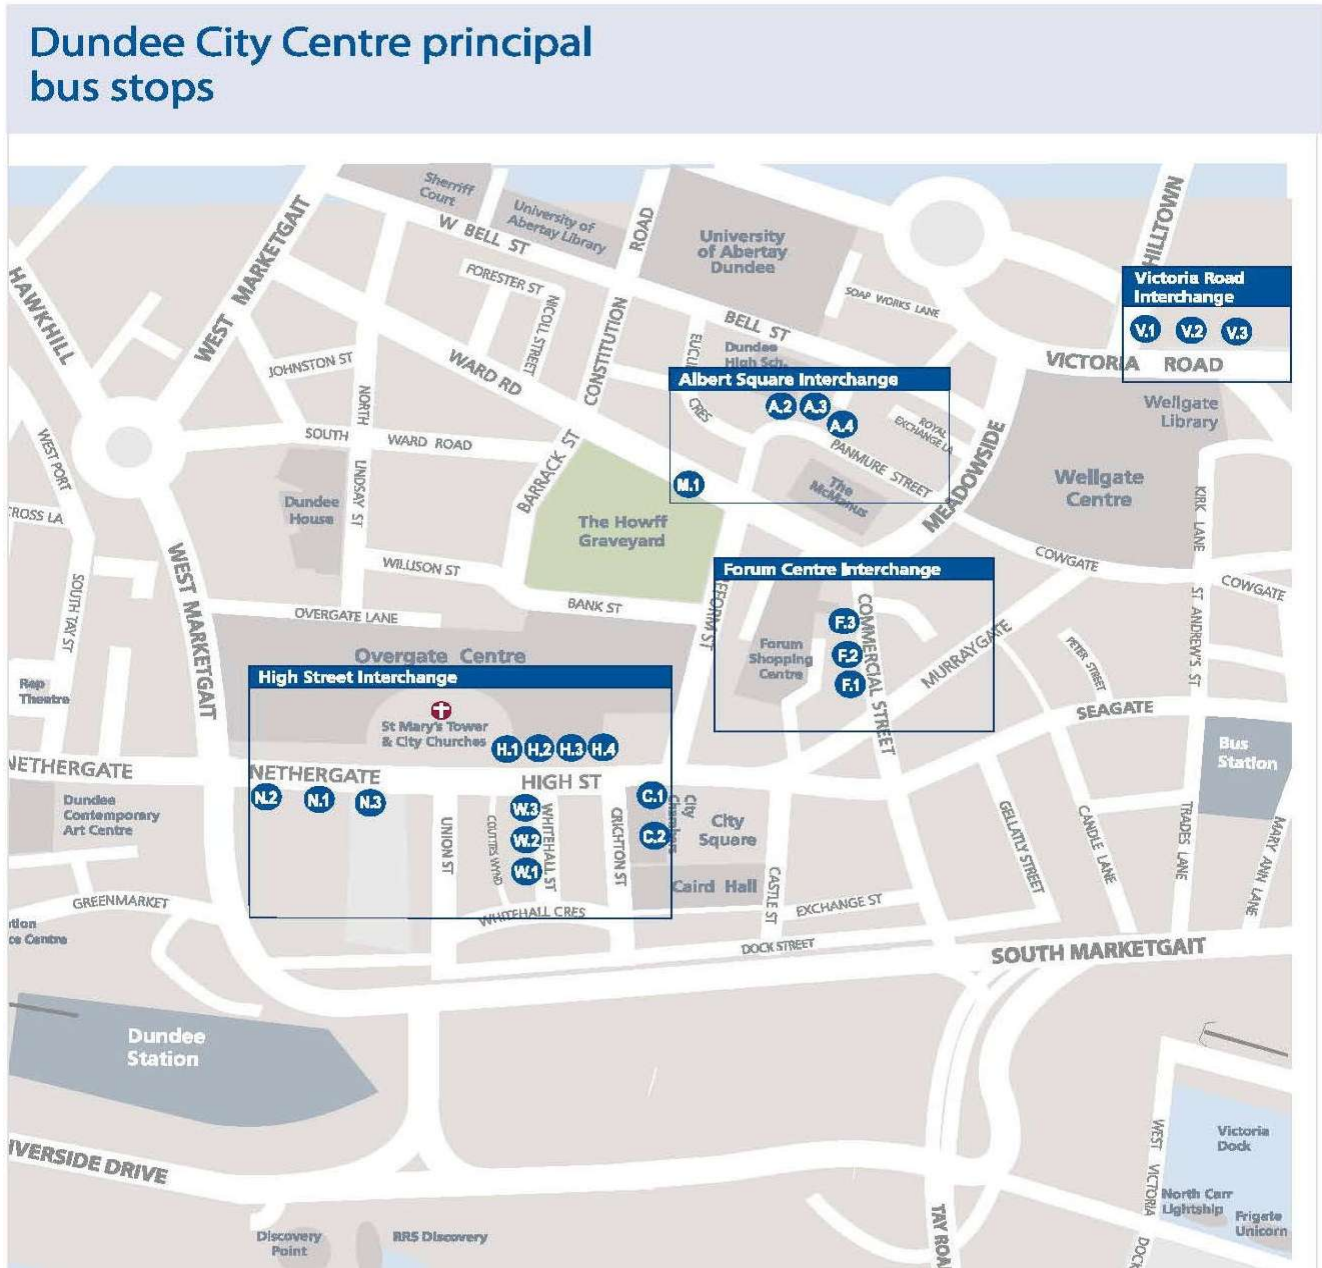

Dundee City Centre

Where To Board Your Bus

from Monday 29th July 2019 until further notice

Dundee maps in this guide used with permission from Dundee City Council

Information applies when there are no diversions for concerts etc. at Slessor Gardens. Please refer to the special Diversions pages fifteen pages on in this guide.