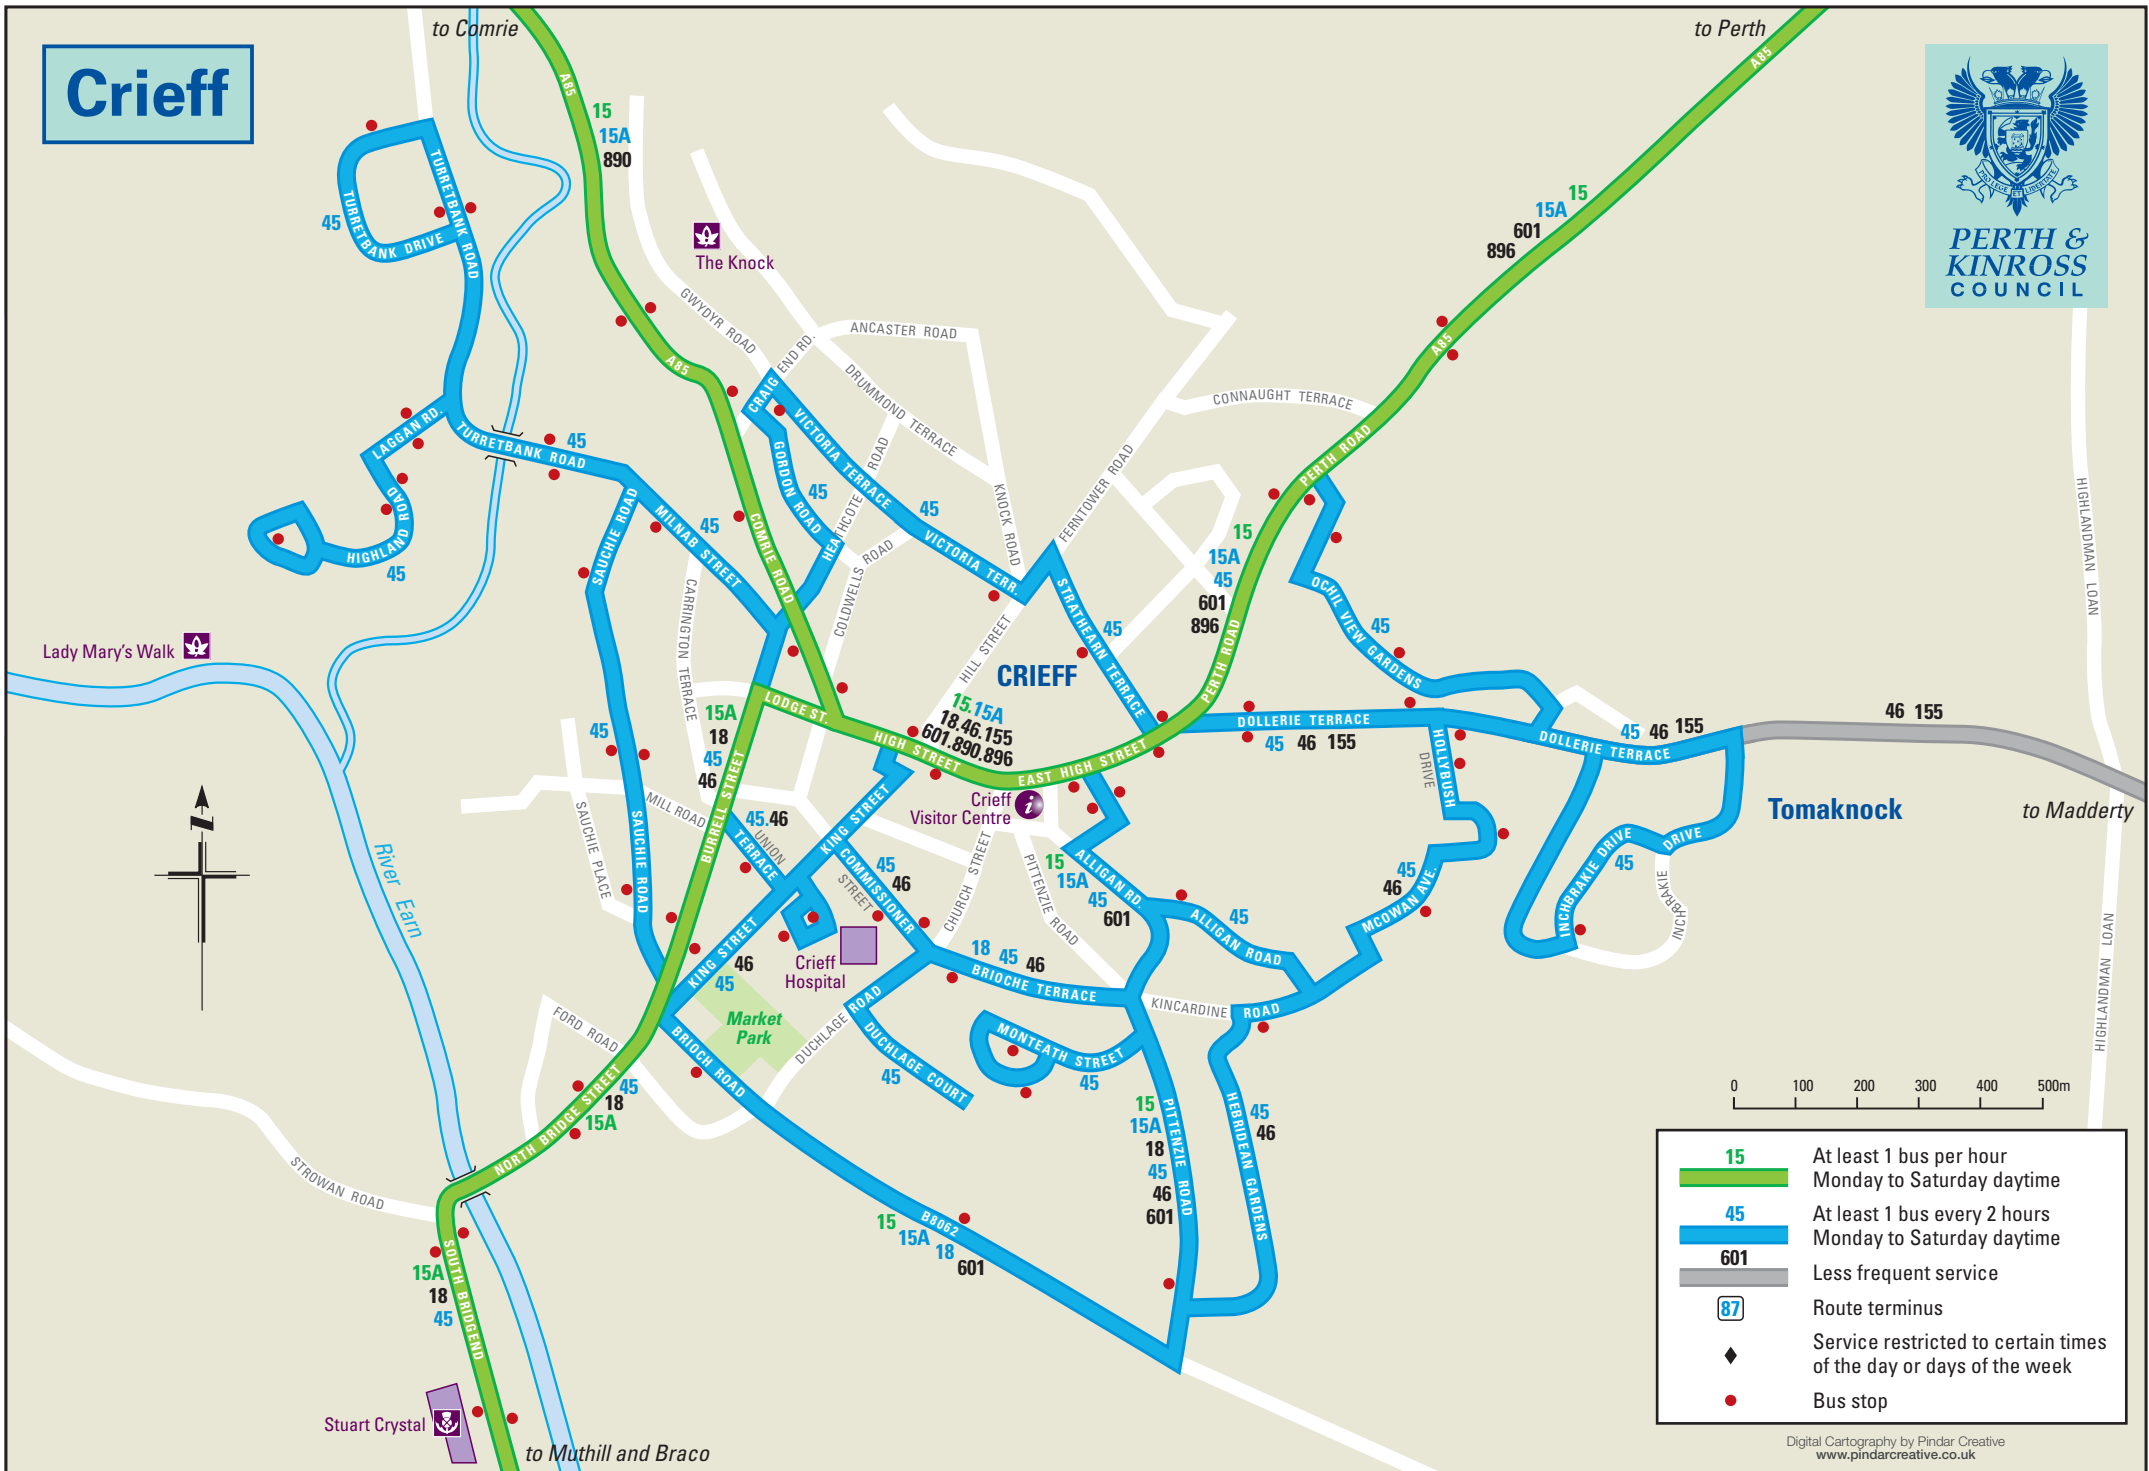

Crieff

15	At least 1 bus per hour Monday to Saturday daytime
45	At least 1 bus every 2 hours Monday to Saturday daytime
601	Less frequent service
87	Route terminus
◆	Service restricted to certain times of the day or days of the week
●	Bus stop