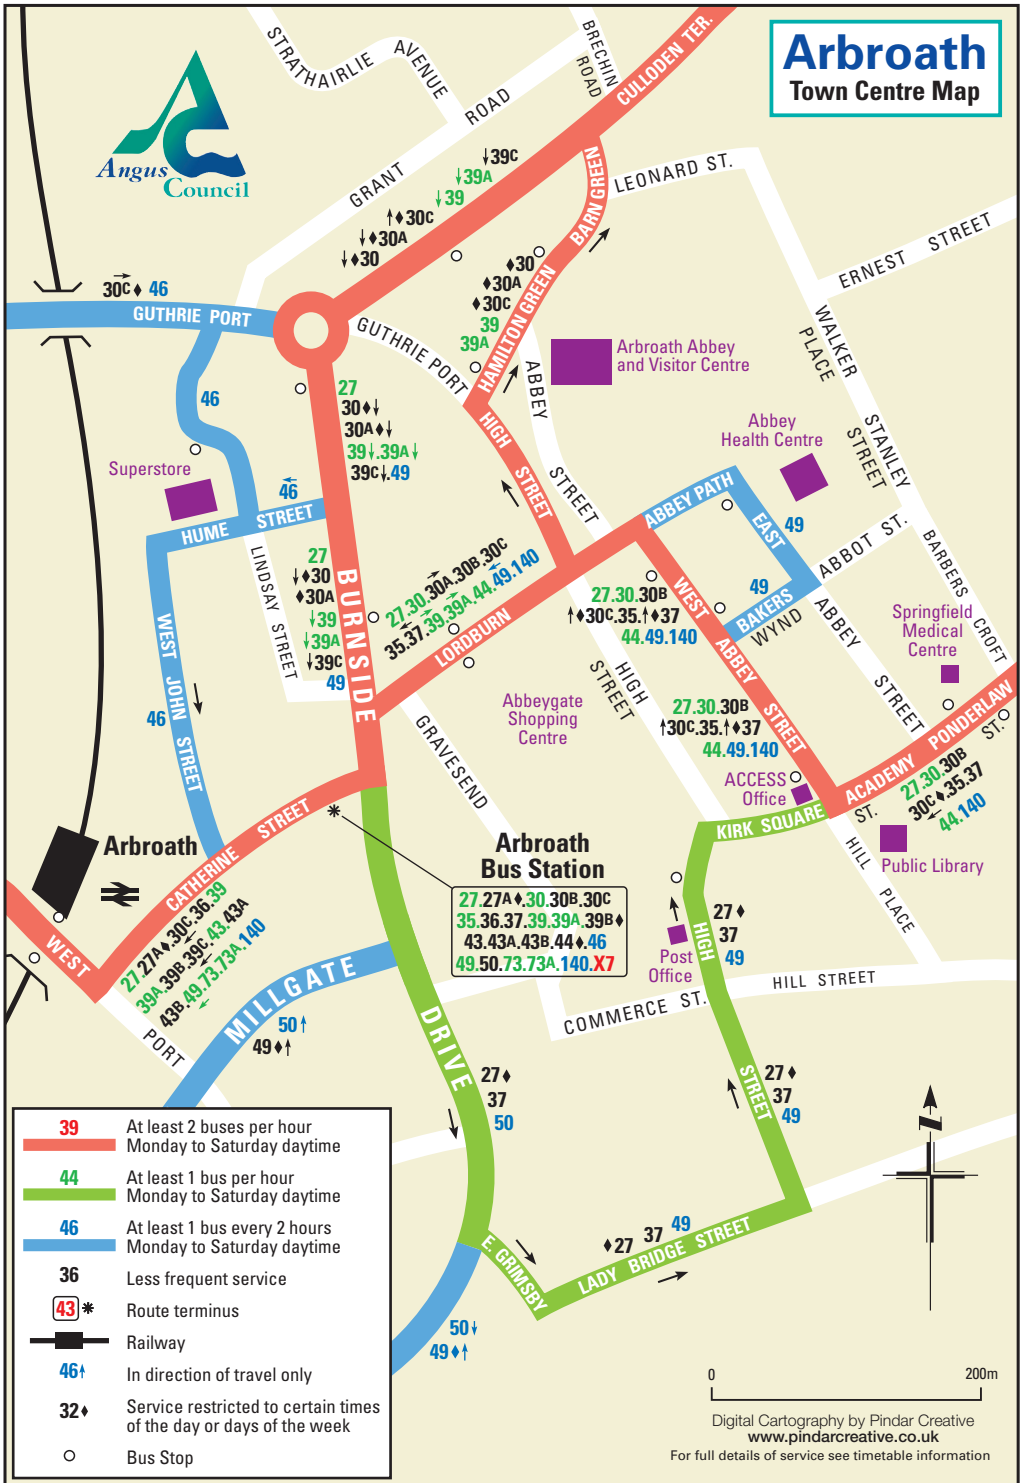

# Arbroath Town Centre Map

**Arbroath Bus Station**  
 27, 27A, 30, 30B, 30C, 35, 36, 37, 39, 39A, 39B, 43, 43A, 43B, 44, 46, 49, 50, 73, 73A, 140, X7

- 39 At least 2 buses per hour  
Monday to Saturday daytime
- 44 At least 1 bus per hour  
Monday to Saturday daytime
- 46 At least 1 bus every 2 hours  
Monday to Saturday daytime
- 36 Less frequent service
- 43\* Route terminus
- Railway
- 46↑ In direction of travel only
- 32♦ Service restricted to certain times  
of the day or days of the week
- Bus Stop