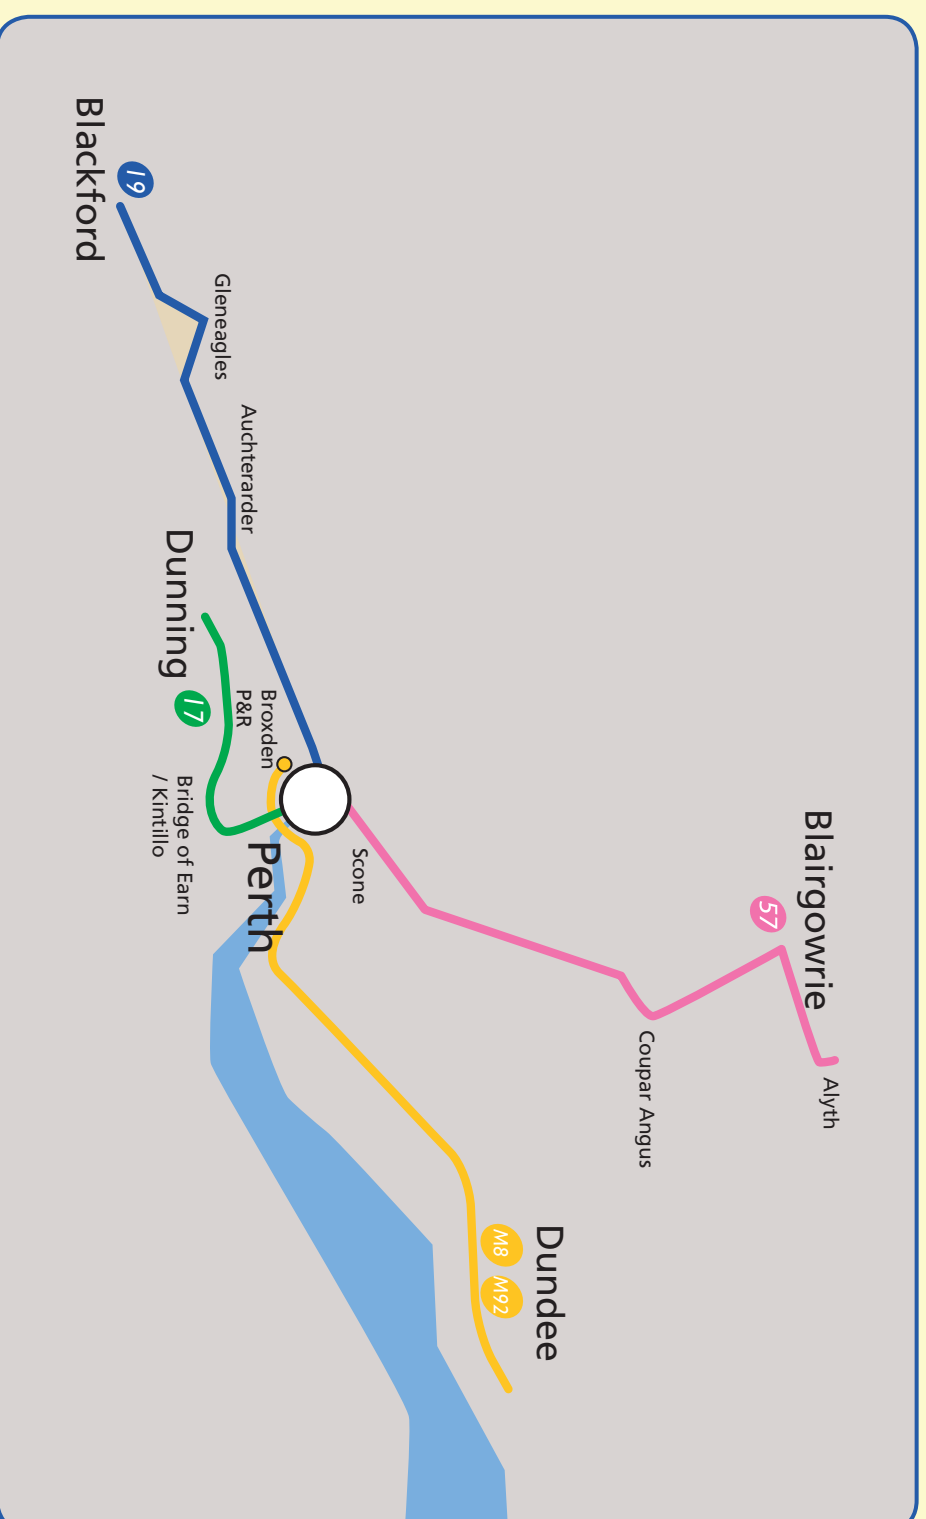

*Calls cost 12p per minute plus your phone
 company's access charge.

Rural bus routes

Service 17 Dunning, Kintillo & Bridge of Earn

Stagecoach Service 17
 operates between Dunning,
 Bridge of Earn & Aviva
 Perth, Monday to Saturday.

Service 19 Blackford, Gleneagles & Auchterarder

Service 19, operated by Docherty's Midland
 Coaches and Stagecoach in Perth, runs
 between Blackford, Gleneagles, Auchterarder
 and Perth, Monday to Saturday.