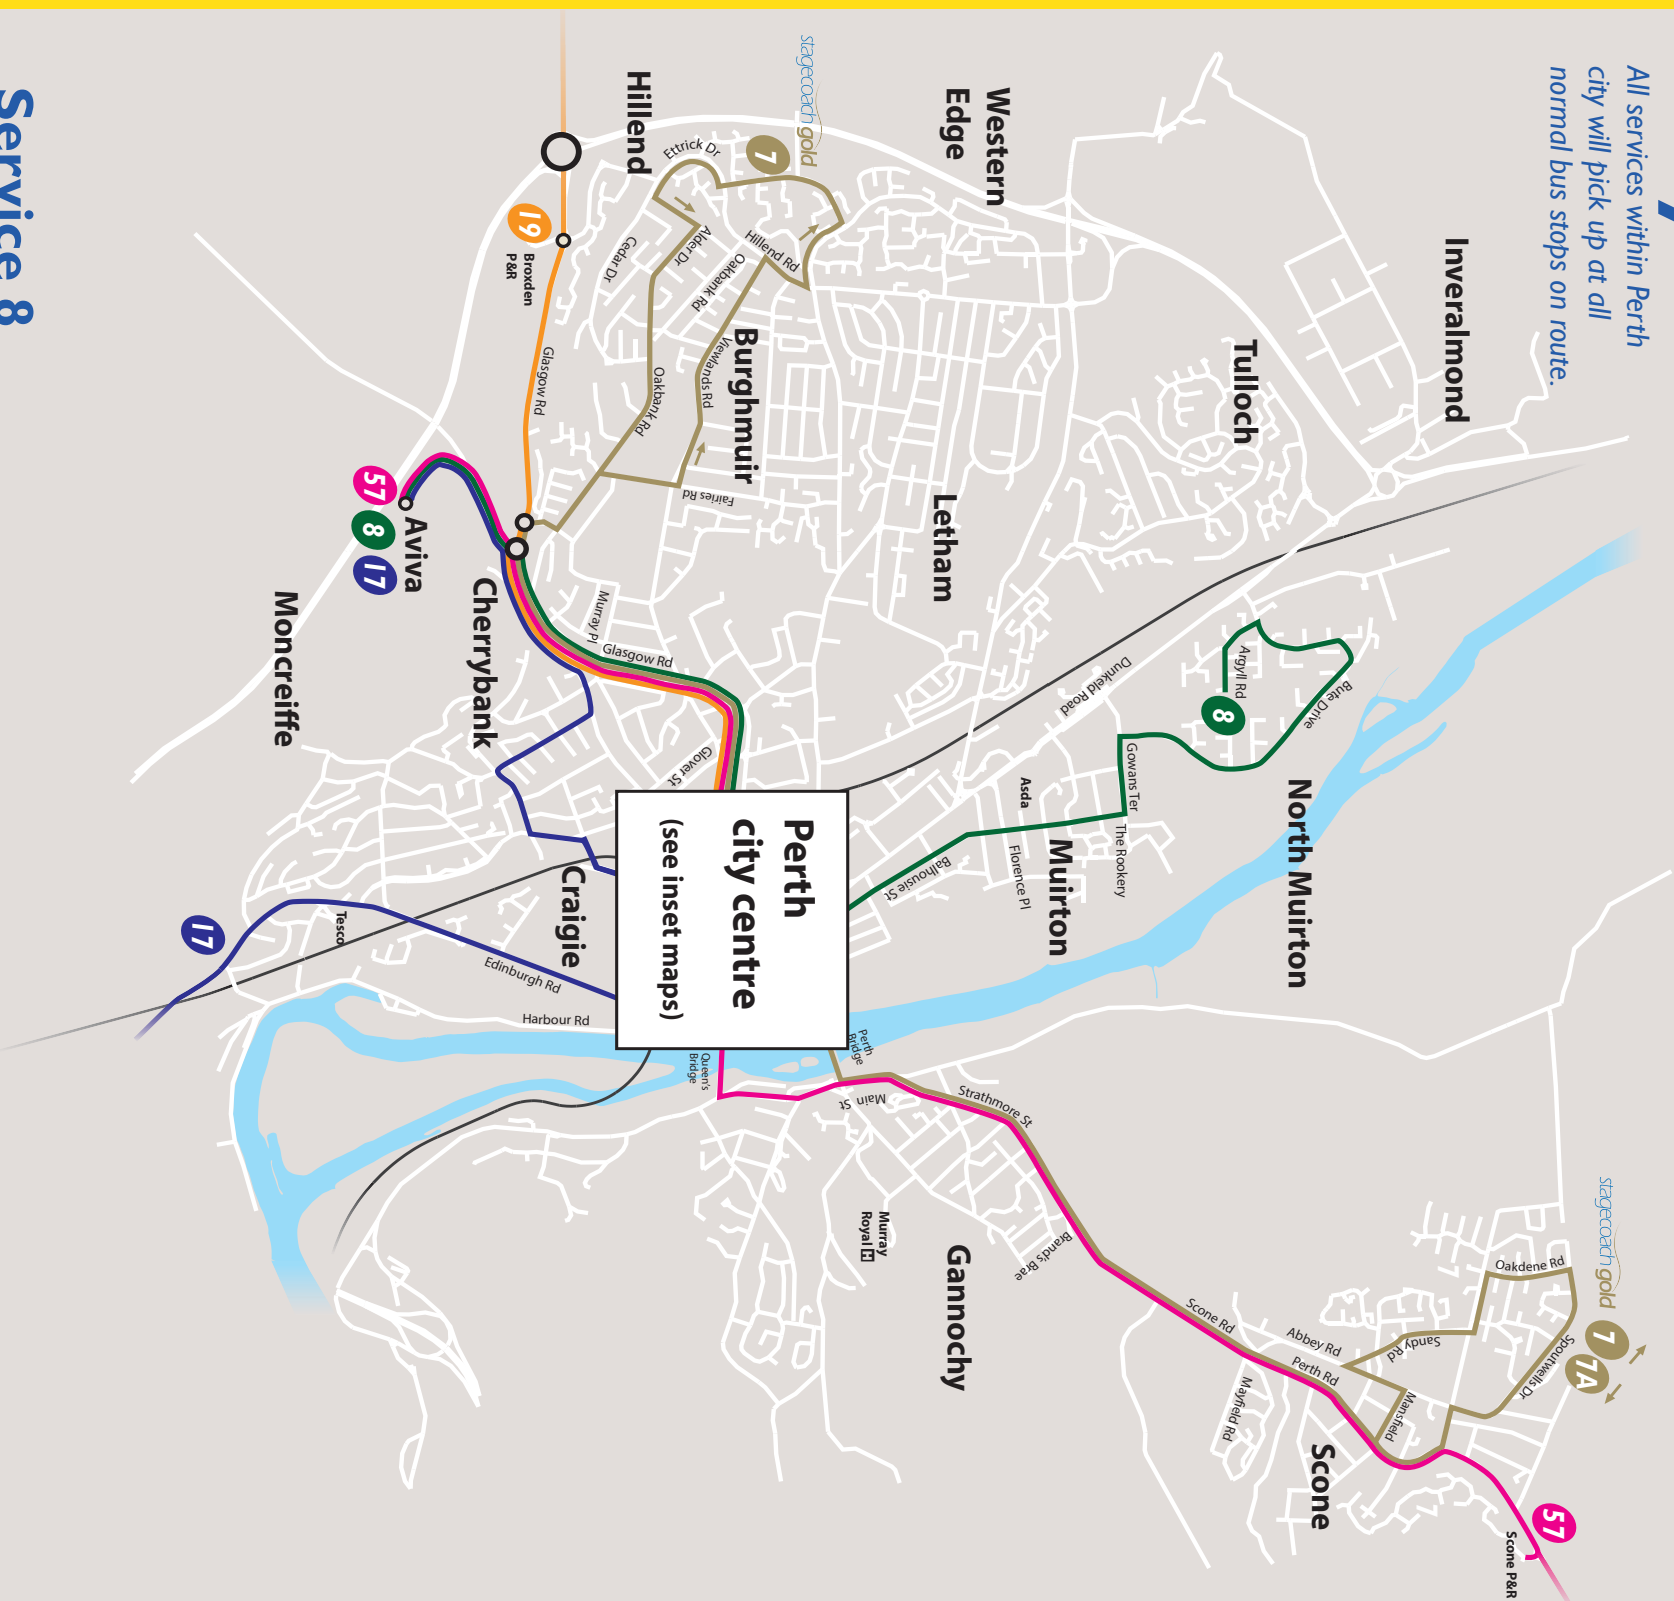

Service M8/M9 Dundee

Scottish Citylink Services M8 &
 M9 operate morning and evening
 journeys between Dundee and
 Perth, Monday to Friday.

Customers can connect with
 Stagecoach service 8 or 301 for
 travel to/from Aviva, as shown below.

£14
Perth zone 3 *megarider*
Unlimited travel within the Perth City area and as far as Kinrossie, Errrol, Abernethy, Dunning, Burnbrae and Dunkeld.

£27
Toyside megarider
Unlimited travel throughout Dundee & Angus, Perth & Kinross, into Fife on services 36 and 56 only into Stirling on services 19 and 47 only.

Service 7

Stagecoach Service 7 operates up to every 10 mins, Monday to Friday daytimes and up to every 30 mins on evenings and weekends between Scone, Perth City Centre and Hillend.

Please use the bus stops at the bottom of Necessity Brae on Glasgow Road for Aviva Pitheavlis.

For full information, please see Perth City timetable leaflet.

Service 17

Stagecoach Service 17 operates from Dunning and Bridge of Earn to Aviva Perth, Monday to Saturday.

Perth Leonard St stop Z1 0732 0815 0831 0936
Craigue Darnhall Dr 0737 0820 0839 0944
Aviva 0742 0830 0846 0951