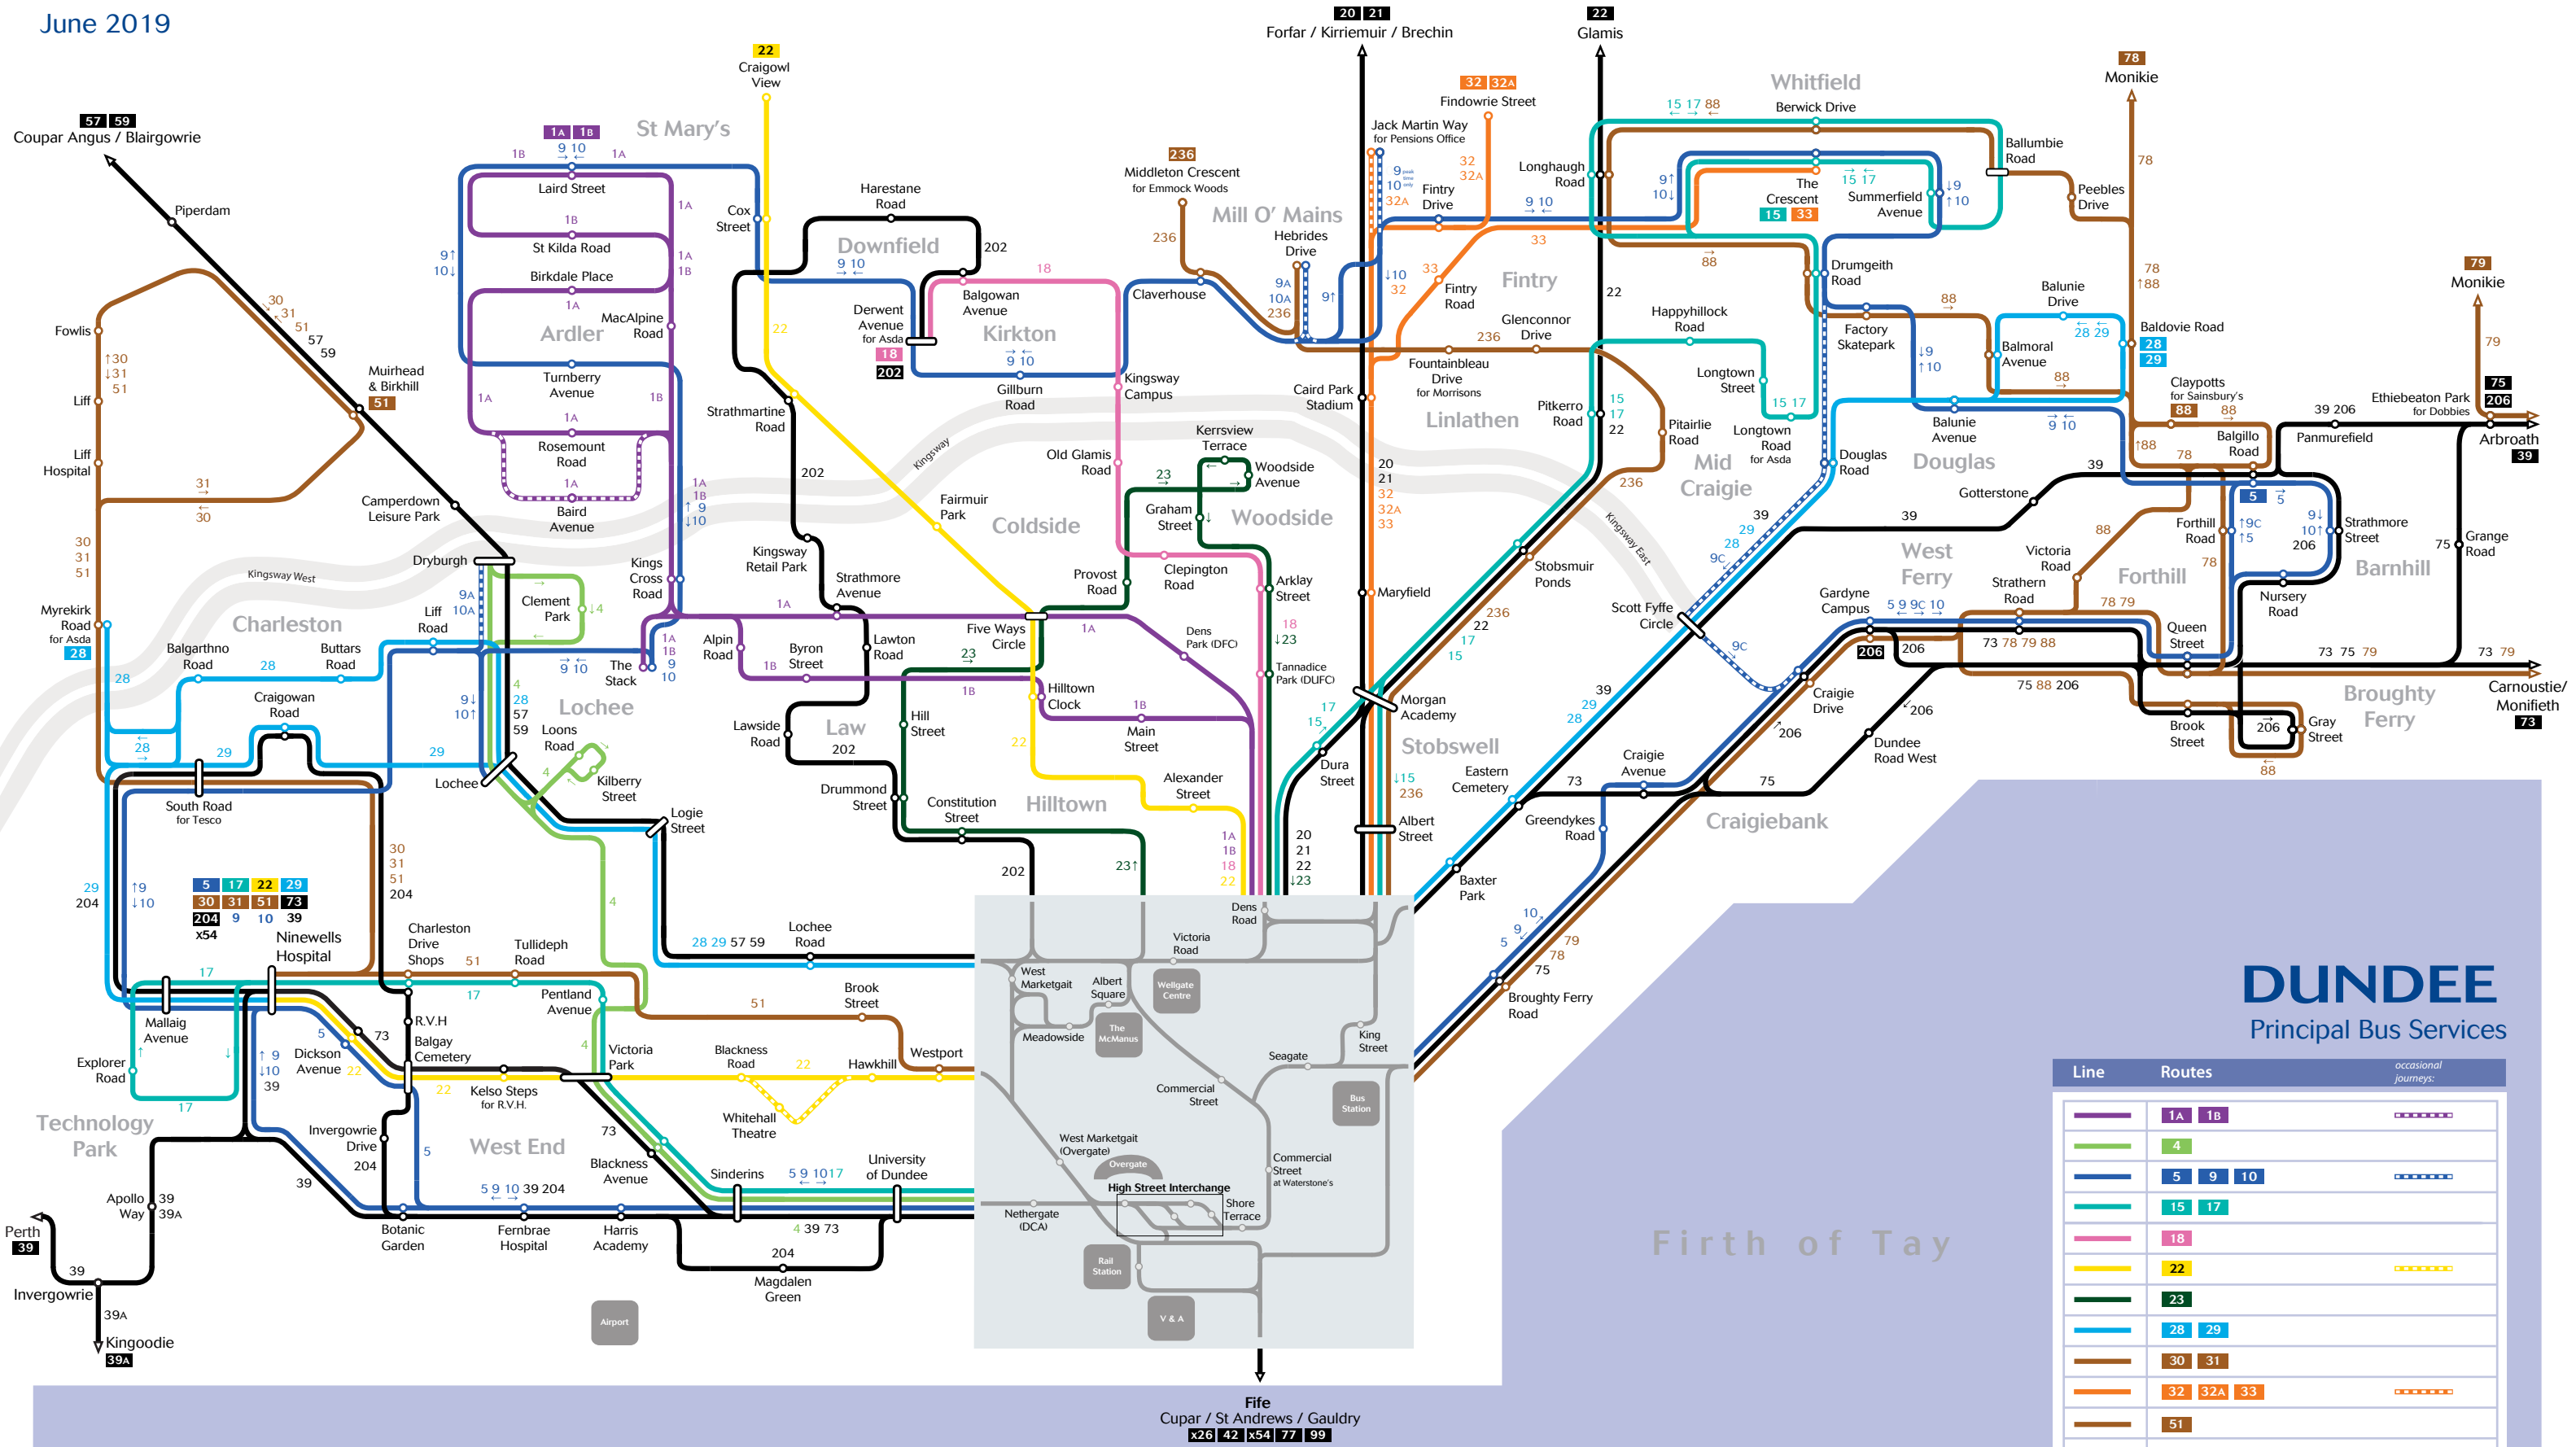

# Your Local Bus Network

June 2019

## DUNDEE Principal Bus Services

Line	Routes	occasional journeys:
	1A 1B	
	4	
	5 9 10	
	15 17	
	18	
	22	
	23	
	28 29	
	30 31	
	32 32A 33	
	51	
	78 79	
	88	
	20 21 22 x26 39 42 x54 57 59 73 75 77 78 79 89 202 204 206 236	